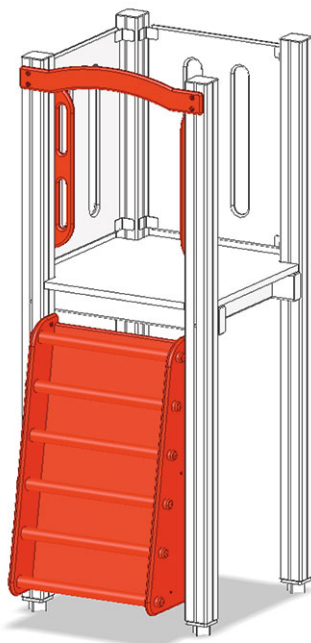

# Ship's ladder

Device line Color

Article A-03-302-30-001

Ship's ladder made of multi-glued Swiss pine, pressure impregnated, for platform height 90 cm, with handholds, for mini playtower.

**CHF 485.-**

(excl. VAT)

	Fall height	90 cm
	Assembly time	1 h
	Installers	2