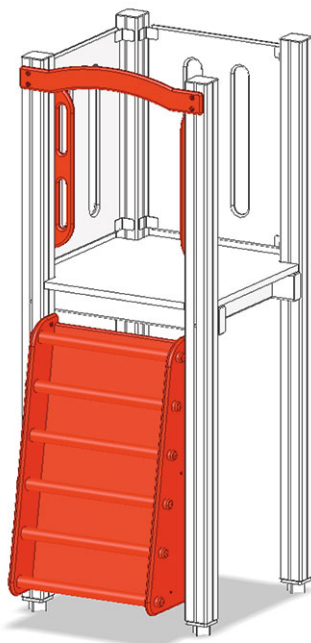

Ship's ladder

Device line Color

Article A-03-302-30-001

Ship's ladder made of multi-glued Swiss pine, pressure impregnated, for platform height 90 cm, with handholds, for mini playtower.

CHF 485.-

(excl. VAT)

	Fall height	90 cm
	Assembly time	1 h
	Installers	2