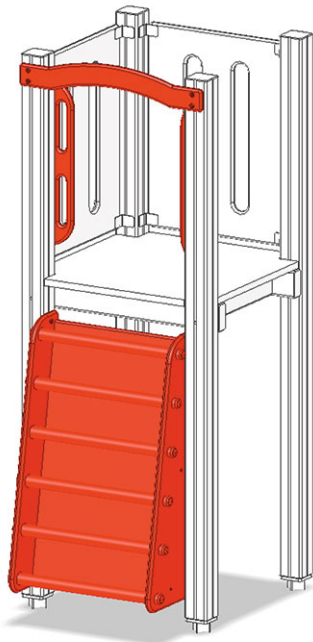

Ship's ladder

Device line Color

Article A-03-302-35-001

Ship's ladder made of multi-glued Swiss pine, pressure impregnated, for platform height 120 cm, with handholds, for mini playtower.

CHF 650.-

(excl. VAT)

 Fall height	120 cm
 Assembly time	1 h
 Installers	2