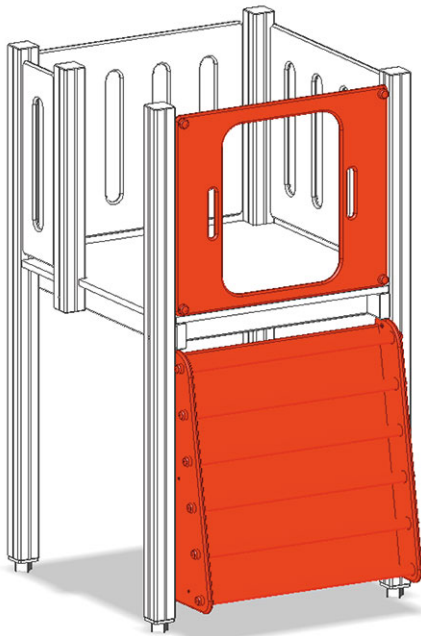

Ship's ladder

Device line Color

Article A-03-302-30-002

Ship's ladder made of multi-glued Swiss pine, pressure impregnated, for platform height 90 cm, with handholds, for maxi playtower.

CHF 705.-

(excl. VAT)

	Fall height	90 cm
	Assembly time	1 h
	Installers	2