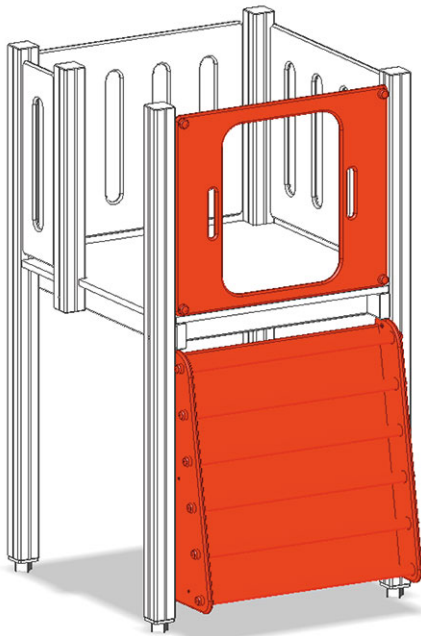

# Ship's ladder

Device line Color

Article A-03-302-35-002

Ship's ladder made of multi-glued Swiss pine, pressure impregnated, for platform height 120 cm, with handholds, for maxi playtower.

**CHF 910.-**

(excl. VAT)

 Fall height	120 cm
 Assembly time	1 h
 Installers	2