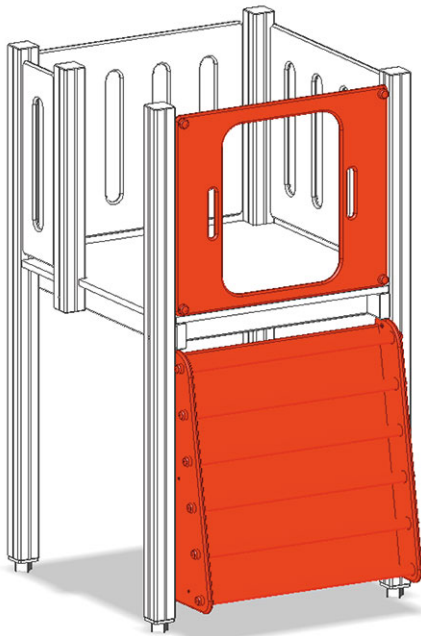

Ship's ladder

Device line Color

Article A-03-302-40-002

Ship's ladder made of multi-glued Swiss pine, pressure impregnated, for platform height 150 cm, with handholds, for maxi playtower.

CHF 1'115.-

(excl. VAT)

	Fall height	150 cm
	Assembly time	1 h
	Installers	2

berli
Center of play