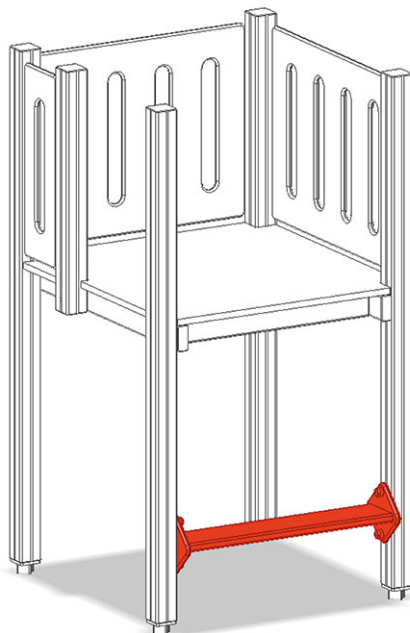

# Ear bench

Device line Color

Article A-03-351-90-001

Polyethylene ear bench for mini playtower.

**CHF 115.-**  
(excl. VAT)

 Assembly time	1 h
 Installers	2