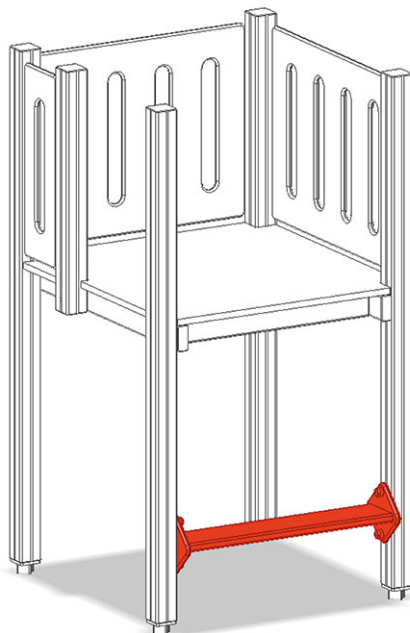

Ear bench

Device line Color

Article A-03-351-91-002

Polyethylene ear bench for maxi playtower.

CHF 130.-
(excl. VAT)

 Assembly time	1 h
 Installers	2