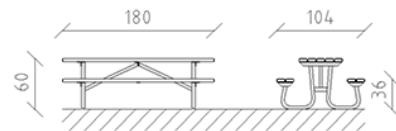

Picnic table Mini Epocha

Article 85378

Picnic table Mini made of Swiss pine, pressure impregnated, length 180 cm, without backrest, steel construction hot-dip galvanised.

CHF 1'250.-

(excl. VAT)

 Device dimensions	180 x 104 x 60 cm
 Heaviest element	59 kg
 Biggest element	180 x 54 x 15 cm
 Assembly time	1 h
 Installers	2