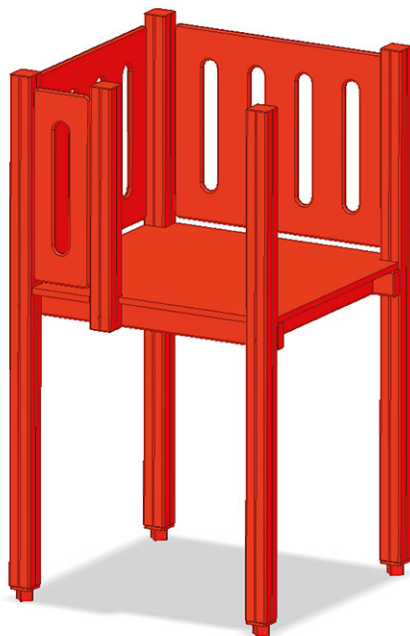

Basic tower Maxi

Device line Color

Article B-08-090

Basic tower Maxi for platform height 150 cm, base area 109x109 cm, pine wood, pressure impregnated, profile 9/9 cm.

CHF 2'055.-
(excl. VAT)

	Fall height	150 cm
	Assembly time	1 h
	Installers	2