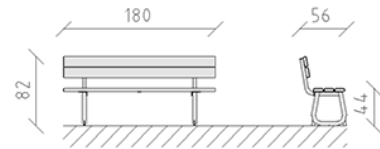

Park bench Epocha

Article 80900

Park bench made of Swiss pine, pressure impregnated, length 180 cm, with backrest, steel construction hot-dip galvanised.

CHF 1'090.-

(excl. VAT)

 Device dimensions	180 x 56 x 82 cm
 Heaviest element	36 kg
 Biggest element	180 x 55 x 81 cm
 Assembly time	1 h
 Installers	2