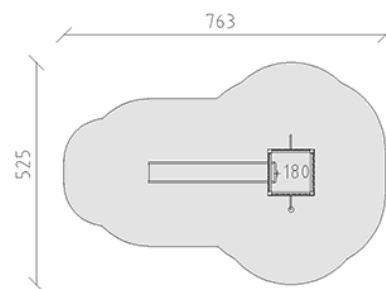

Playtower combination Samu

Device line Modenic

Article 38370

Playtower combination Samu with posts in aluminium, colour anthracite, plank wood of raw Swiss larch, platform height 180 cm, with slide made of grey/anthracite polyester, climbing pole and fireman's pole, for minimum installation depth 60 cm.

CHF 8'585.-

(excl. VAT)

	Age group	3+
	Device dimensions	384 x 185 x 342 cm
	Space required	763 x 525 cm
	min. impact surface	28.7 m ²
	Fall height	180 cm
	Biggest element	110 x 110 x 395 cm
	Assembly time	3 h
	Installers	2