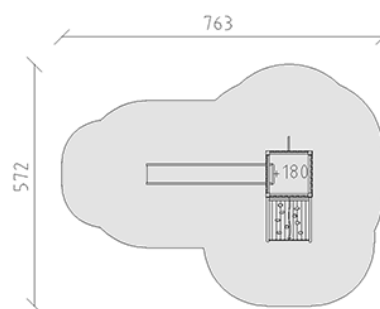

Playtower combination Tomi

Device line Modenic

Article 38310

Playtower combination Tomi with posts in aluminium, colour anthracite, plank wood of raw Swiss larch, platform height 180 cm, with slide made of grey/anthracite polyester, fireman's pole and access ramp, for minimum installation depth 60 cm.

CHF 12'035.-

(excl. VAT)

 Age group	3+
 Device dimensions	394 x 252 x 342 cm
 Space required	763 x 572 cm
 min. impact surface	31.3 m ²
 Fall height	180 cm
 Biggest element	110 x 110 x 395 cm
 Assembly time	3 h
 Installers	2