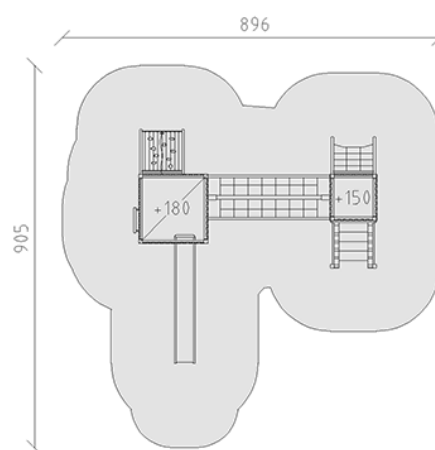

# Playtower combination Jano/Luka

Device line Modenic

Article 38430

Playtower combination Jano/Luka with posts in aluminium, colour anthracite, plank wood of raw Swiss larch, platform heights 150/180 cm, with slide made of grey/anthracite polyester, rung ladder, access ramp, jungle bridge, net ascent, access combination and balustrade bench, for minimum installation depth 60 cm.

CHF 31'425.-

(excl. VAT)

	Age group	3+
	Device dimensions	576 x 555 x 342 cm
	Space required	905 x 896 cm
	min. impact surface	58.15 m <sup>2</sup>
	Fall height	180 cm
	Biggest element	175 x 165 x 395 cm
	Assembly time	6 h
	Installers	2