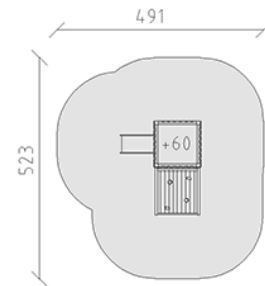

Playtower combination Sari

Device line Modenic

Article 38010

Playtower combination Sari with posts in aluminium, colour anthracite, plank wood of raw Swiss larch, platform height 60 cm, with slide and access ramp, for minimum installation depth 60 cm.

CHF 7'470.-

(excl. VAT)

 Age group	1+
 Device dimensions	223 x 191 x 192 cm
 Space required	523 x 491 cm
 min. impact surface	21.4 m ²
 Fall height	60 cm
 Biggest element	110 x 110 x 245 cm
 Assembly time	2 h
 Installers	2