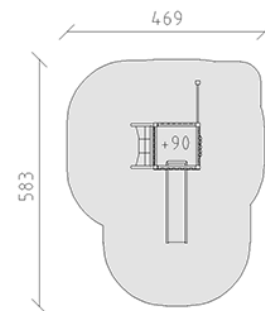

Playtower combination Bobi

Device line Modenic

Article 38060

Playtower combination Bobi with posts in aluminium, colour anthracite, plank wood of raw Swiss larch, platform height 90 cm, with slide made of grey/anthracite polyester, climbing wall, net ascent and add-on chinning bar, for minimum installation depth 60 cm.

CHF 9'020.-

(excl. VAT)

 Age group	3+
 Device dimensions	384 x 169 x 222 cm
 Space required	583 x 469 cm
 min. impact surface	22.8 m ²
 Fall height	100 cm
 Biggest element	110 x 110 x 275 cm
 Assembly time	3 h
 Installers	2