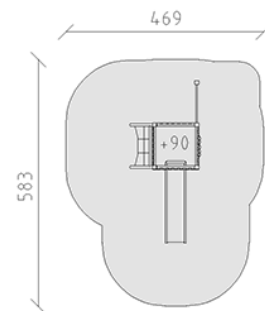

# Playtower combination Bobi

Device line Modenic

Article 38060

Playtower combination Bobi with posts in aluminium, colour anthracite, plank wood of raw Swiss larch, platform height 90 cm, with slide made of grey/anthracite polyester, climbing wall, net ascent and add-on chinning bar, for minimum installation depth 60 cm.

**CHF 9'020.-**

(excl. VAT)

	Age group	3+
	Device dimensions	384 x 169 x 222 cm
	Space required	583 x 469 cm
	min. impact surface	22.8 m <sup>2</sup>
	Fall height	100 cm
	Biggest element	110 x 110 x 275 cm
	Assembly time	3 h
	Installers	2