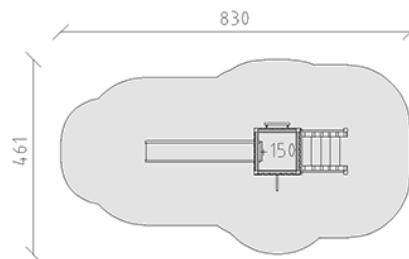

# Playtower combination Jano

Device line Modenic

Article 38240

Playtower combination Jano with posts in aluminium, colour anthracite, plank wood of raw Swiss larch, platform height 150 cm, with slide made of grey/anthracite polyester, rung ladder, access combination and fireman's pole, for minimum installation depth 60 cm.

**CHF 11'920.-**

(excl. VAT)

 Age group	3+
 Device dimensions	480 x 161 x 312 cm
 Space required	830 x 461 cm
 min. impact surface	29.7 m <sup>2</sup>
 Fall height	150 cm
 Biggest element	110 x 125 x 365 cm
 Assembly time	4 h
 Installers	2