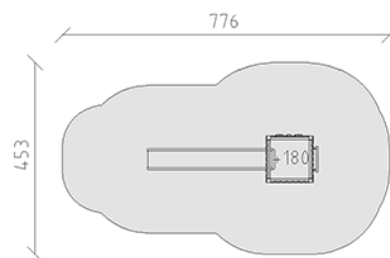

Playtower combination Tomi

Device line Modenic

Article 38320

Playtower combination Tomi with posts in aluminium, colour anthracite, plank wood of raw Swiss larch, platform height 180 cm, with slide made of grey/anthracite polyester, climbing wall and rung ladder, for minimum installation depth 60 cm.

CHF 11'245.-

(excl. VAT)

 Age group	3+
 Device dimensions	406 x 114 x 342 cm
 Space required	776 x 453 cm
 min. impact surface	27.7 m ²
 Fall height	180 cm
 Biggest element	110 x 125 x 395 cm
 Assembly time	3 h
 Installers	2