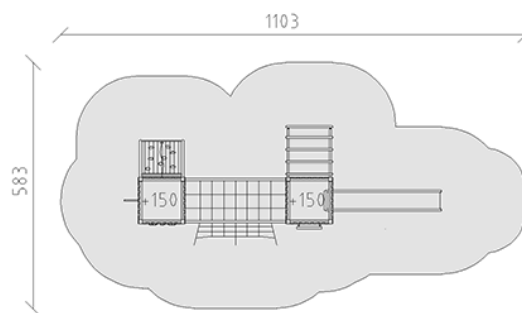

# Playtower combination Jano

Device line Modenic

Article 38400

Playtower combination Jano with posts in aluminium, colour anthracite, plank wood of raw Swiss larch, platform height 150 cm, with slide made of grey/anthracite polyester, bent ladder, rung ladder, net bridge, climbing wall, fireman's pole, access ramp and balustrade bench, for minimum installation depth 60 cm.

**CHF 24'040.-**

(excl. VAT)

	Age group	3+
	Device dimensions	753 x 283 x 312 cm
	Space required	1103 x 583 cm
	min. impact surface	48.5 m <sup>2</sup>
	Fall height	150 cm
	Biggest element	110 x 125 x 365 cm
	Assembly time	6 h
	Installers	2