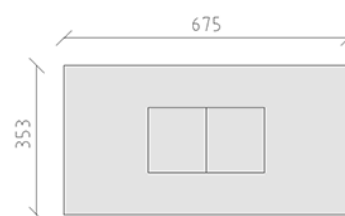

Ping Pong table Standard

Device line Freizeit

Article 71000

Ping pong table Standard made of polished cast stone with ground-in white court divisions and rectangular exposed concrete brackets.

CHF 2'930.-

(excl. VAT)

 Age group	5+
 Device dimensions	275 x 153 x 76 cm
 Space required	353 x 675 cm
 min. impact surface	23.85 m ²
 Heaviest element	250 kg
 Biggest element	153 x 138 x 10 cm
 Assembly time	2 h
 Installers	2