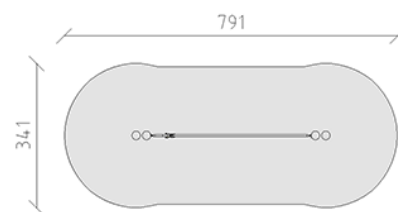

Slackline simple

Device line Robinie

Article 40683

Slack line made of chemically untreated robinia heartwood sanded, length 400 cm, with black slack line band.

CHF 1'315.-

(excl. VAT)

 Age group	5+
 Device dimensions	471 x 22 x 50 cm
 Space required	791 x 341 cm
 min. impact surface	23.9 m ²
 Fall height	50 cm
 Heaviest element	72 kg
 Biggest element	150 x 22 x 22 cm
 Foundations	2
 Concrete	1.00 m ³
 Assembly time	2 h
 Installers	2