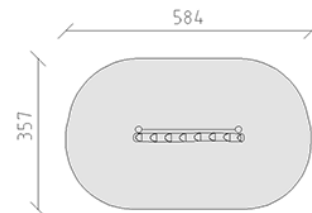

Saw stairway

Device line Robinie

Article 41215

Saw stairway made of chemically untreated robinia heartwood sanded, for mounting height 150 cm, with steel-reinforced mammoth rope in red.

CHF 1'585.-

(excl. VAT)

 Age group	3+
 Device dimensions	264 x 37 x 300 cm
 Space required	584 x 357 cm
 min. impact surface	18.3 m ²
 Fall height	45 cm
 Heaviest element	48 kg
 Biggest element	300 x 20 x 20 cm
 Foundations	2
 Concrete	0.50 m ³
 Assembly time	2 h
 Installers	2