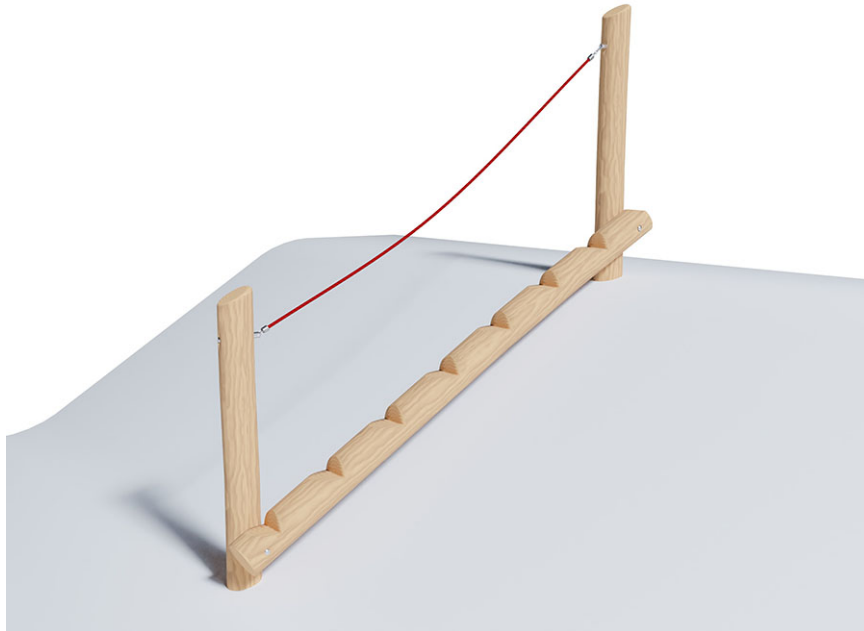

Saw stairway

Device line Robinie

Article 41215

Saw stairway made of chemically untreated robinia heartwood sanded, for mounting height 150 cm, with steel-reinforced mammoth rope in red.

CHF 1'585.-

(excl. VAT)

 Age group	3+
 Device dimensions	264 x 37 x 300 cm
 Space required	584 x 357 cm
 min. impact surface	18.3 m ²
 Fall height	45 cm
 Heaviest element	48 kg
 Biggest element	300 x 20 x 20 cm
 Foundations	2
 Concrete	0.50 m ³
 Assembly time	2 h
 Installers	2