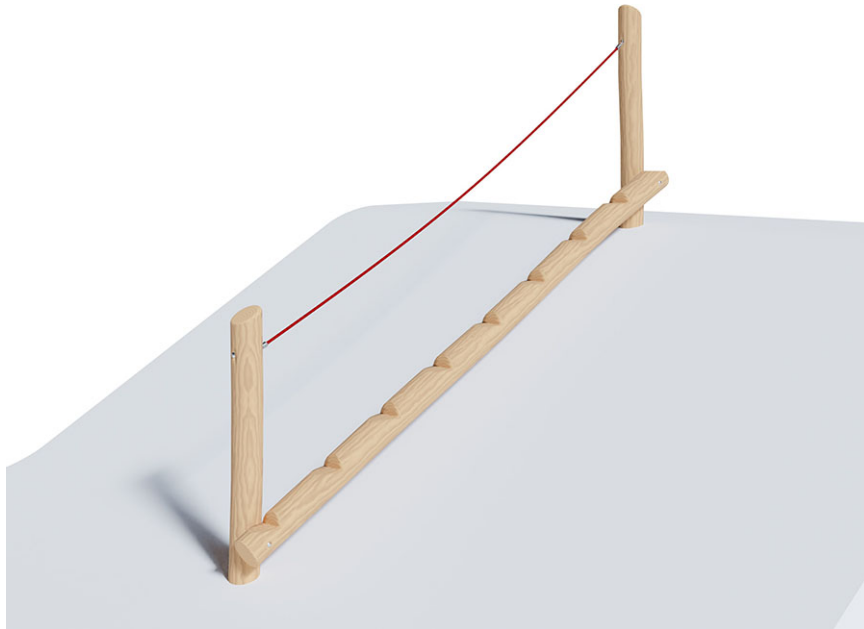

Saw stairway

Device line Robinie

Article 41216

Saw stairway made of chemically untreated robinia heartwood sanded, for mounting height 180 cm, with steel-reinforced mammoth rope in red.

CHF 1'765.-

(excl. VAT)

 Age group	3+
 Device dimensions	361 x 37 x 330 cm
 Space required	684 x 357 cm
 min. impact surface	21.85 m ²
 Fall height	45 cm
 Heaviest element	65 kg
 Biggest element	400 x 20 x 20 cm
 Foundations	2
 Concrete	0.50 m ³
 Assembly time	2 h
 Installers	2