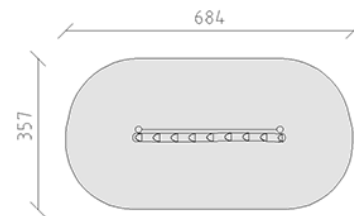

Saw stairway

Device line Robinie

Article 41216

Saw stairway made of chemically untreated robinia heartwood sanded, for mounting height 180 cm, with steel-reinforced mammoth rope in red.

CHF 1'765.-

(excl. VAT)

 Age group	3+
 Device dimensions	361 x 37 x 330 cm
 Space required	684 x 357 cm
 min. impact surface	21.85 m ²
 Fall height	45 cm
 Heaviest element	65 kg
 Biggest element	400 x 20 x 20 cm
 Foundations	2
 Concrete	0.50 m ³
 Assembly time	2 h
 Installers	2