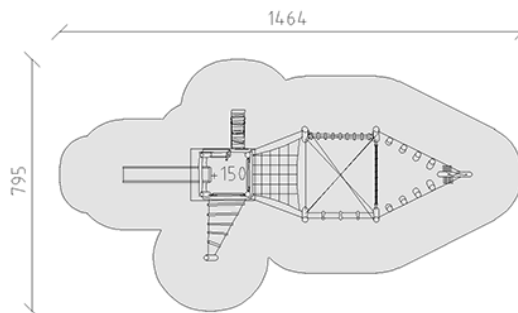

Balancing boat

Device line Robinie

Article 43980

Balancing boat made of chemically untreated robinia heartwood sanded, platform height 150 cm, with pent roof, rung ladder, sloping climb, twisted ladder, red/antracite polyester slide and balancing obstacle course.

CHF 23'320.-

(excl. VAT)

	Age group	3+
	Device dimensions	1103 x 480 x 383 cm
	Space required	1464 x 795 cm
	min. impact surface	74.4 m ²
	Fall height	150 cm
	Heaviest element	540 kg
	Biggest element	217 x 170 x 463 cm
	Foundations	22
	Concrete	3.3 m ³
	Assembly time	7 h
	Installers	3