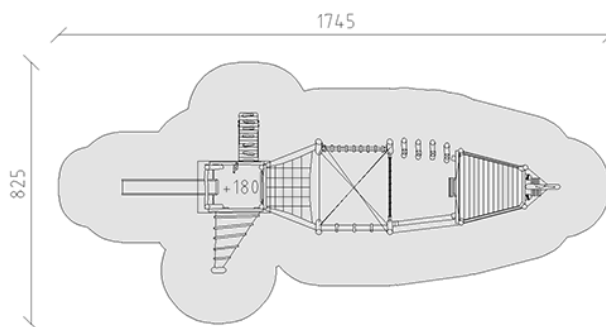

Balancing boat

Device line Robinie

Article 43985

Balancing boat made of chemically untreated robinia heartwood sanded, platform height 180 cm, with pent roof, rung ladder, sloping climb, twisted ladder, red/anthracite polyester slide and balancing obstacle course.

CHF 34'435.-

(excl. VAT)

	Age group	3+
	Device dimensions	1391 x 505 x 425 cm
	Space required	1745 x 825 cm
	min. impact surface	51.8 m ²
	Fall height	180 cm
	Heaviest element	620 kg
	Biggest element	505 x 170 x 240 cm
	Foundations	22
	Concrete	3.3 m ³
	Assembly time	8 h
	Installers	3