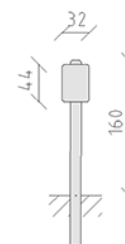

Playground board Individual

Article 95997

Playground board Individual made of aluminium composite panel, with six symbols, format 320 x 440 mm, digital print on white foil, covered with protective laminate, stand model with posts made of chemically untreated robinia heartwood, sanded, four symbols to choose from.

CHF 660.-
(excl. VAT)

	Device dimensions	160 x 32 x 14 cm
	Heaviest element	60 kg
	Biggest element	32 x 160 x 14 cm
	Foundations	1
	Concrete	0.15 m ³
	Assembly time	1 h
	Installers	1

berli
Center of play