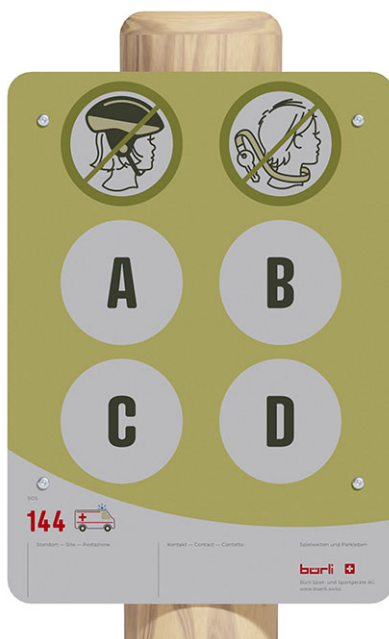

Playground board Individual

Article 95997

Playground board Individual made of aluminium composite panel, with six symbols, format 320 x 440 mm, digital print on white foil, covered with protective laminate, stand model with posts made of chemically untreated robinia heartwood, sanded, four symbols to choose from.

CHF 660.-
(excl. VAT)

	Device dimensions	160 x 32 x 14 cm
	Heaviest element	60 kg
	Biggest element	32 x 160 x 14 cm
	Foundations	1
	Concrete	0.15 m ³
	Assembly time	1 h
	Installers	1

berli
Center of play