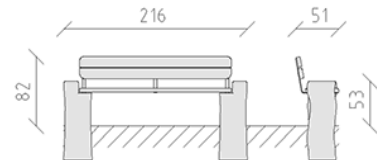

Bench

Article 48001

Bench made of raw Swiss larch, length 216 cm, with backrest, brackets made of chemically untreated Robinia heartwood, sanded, for minimum installation depth 40 cm.

CHF 2'090.-

(excl. VAT)

 Device dimensions	216 x 51 x 82 cm
 Heaviest element	45 kg
 Biggest element	216 x 51 x 132 cm
 Foundations	2
 Concrete	0.20 m ³
 Assembly time	1 h
 Installers	2

buerli
Center of play

+41 41 925 14 00

info@buerli.swiss