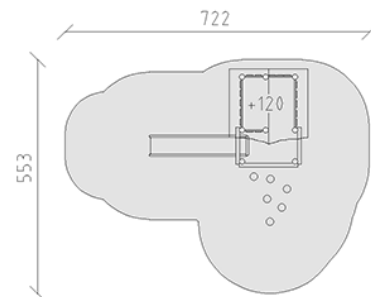

Playhouse on stilts

Device line Robinie

Article 45300

Playhouse on stilts made of chemically untreated robinia heartwood, sanded, platform height 120 cm, with pitched roof, internal access with several platforms, rung access and slide made of polyester red/yellow.

CHF 20'410.-

(excl. VAT)

	Age group	3+
	Device dimensions	375 x 371 x 450 cm
	Space required	722 x 553 cm
	min. impact surface	28.75 m ²
	Fall height	120 cm
	Heaviest element	850 kg
	Biggest element	580 x 190 x 220 cm
	Assembly time	4 h
	Installers	2