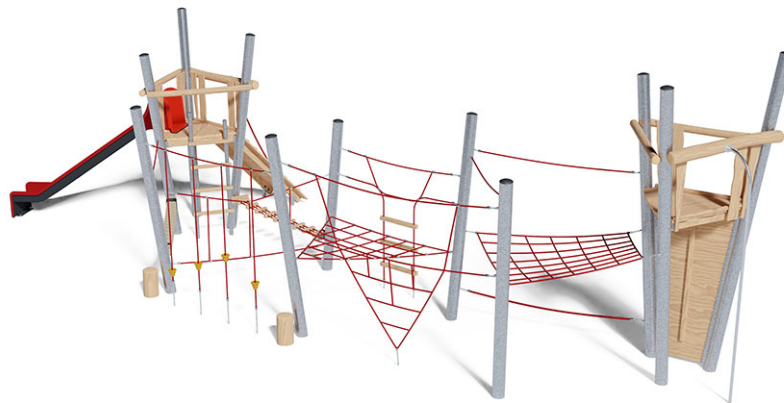

Balancing trail

Device line Stahl/Robinie

Article 42630

Balancing trail made of hot-dip galvanised steel tubing, suspension devices made of stainless steel, with play towers with platform heights 150 / 200 cm, red/anthracite polyester slide, with rung ladder, inclined ascent, balancing course, climbing wall, stainless steel fireman's pole.

CHF 31'795.-

(excl. VAT)

	Age group	3+
	Device dimensions	1152 x 415 x 368 cm
	Space required	1534 x 725 cm
	min. impact surface	80.5 m ²
	Fall height	200 cm
	Heaviest element	350 kg
	Biggest element	440 x 175 x 160 cm
	Assembly time	8 h
	Installers	2