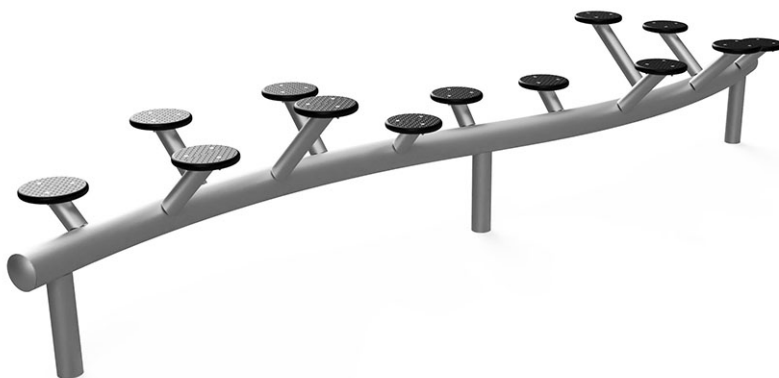

Bud

Device line Stahl

Article 66420

Bud made of hot-dip galvanised tubular steel, polyethylene plate with anti-slip Safe-Tec surface, colour black, minimum installation depth 50 cm.

CHF 2'755.-

(excl. VAT)

 Age group	3+
 Device dimensions	296 x 72 x 55 cm
 Space required	596 x 372 cm
 min. impact surface	17.90 m ²
 Fall height	55 cm
 Heaviest element	60 kg
 Biggest element	300 x 125 x 140 cm
 Assembly time	1 h
 Installers	2