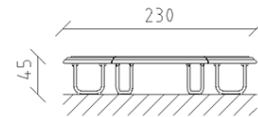

Bench with 6 corners Parviva larch raw

Article 81045

Bench with 6 corners made of treated Swiss larch raw, length 230 cm, width 200 cm, without backrest, construction hot-dip galvanised.

CHF 5'705.-
(excl. VAT)

Device dimensions 230 x 200 x 45 cm

berli
Center of play

+41 41 925 14 00
info@berli.swiss