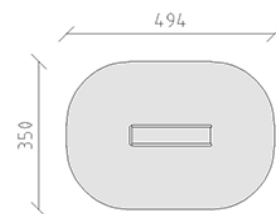

# Slide

Article 10080

Slide for mounting height 90 cm, made of polyester red/yellow, incl. steel foot brackets for minimum installation depth 50 cm.

**CHF 1'330.-**

(excl. VAT)

 Age group	3+
 Device dimensions	195 x 50 x 145 cm
 Space required	494 x 350 cm
 min. impact surface	15.4 m <sup>2</sup>
 Fall height	100 cm
 Heaviest element	24 kg
 Biggest element	220 x 55 x 50 cm
 Foundations	2
 Concrete	0.1 m <sup>3</sup>
 Assembly time	0.5 h
 Installers	2