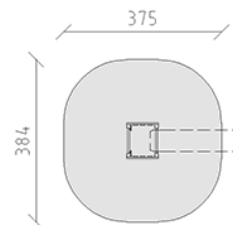

Minitower

Device line Aluminium

Article 10455

Minitower with posts made of stove enamelled aluminium, balustrades made of multi-glued Swiss pine, pressure impregnated, platform height 90 cm, with rung access, incl. steel foot brackets for minimum installation depth 50 cm.

CHF 1'670.-

(excl. VAT)

 Age group	3+
 Device dimensions	84 x 75 x 172 cm
 Space required	384 x 375 cm
 min. impact surface	12.5 m ²
 Fall height	90 cm
 Heaviest element	50 kg
 Biggest element	220 x 85 x 75 cm
 Foundations	4
 Concrete	0.5 m ³
 Assembly time	1 h
 Installers	2