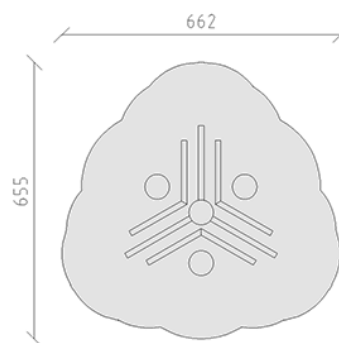

Balancing device

Device line Kantholz

Article 30790

Balancing device made of multi-glued Swiss pine wood pressure-impregnated, plate made of polyethylene, colour black, brackets made of hot-dip galvanised steel, minimum installation depth 50 cm.

CHF 3'770.-

(excl. VAT)

	Age group	3+
	Device dimensions	361 x 355 x 87 cm
	Space required	662 x 655 cm
	min. impact surface	32 m ²
	Fall height	87 cm

buerli
Center of play

+41 41 925 14 00
info@buerli.swiss