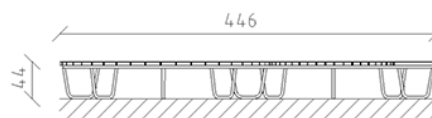

berli
Center of play

+41 41 925 14 00

info@berli.swiss