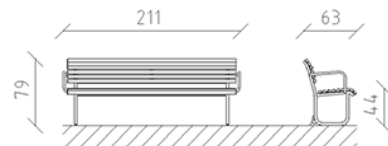

Bench Parviva larch raw

Article 81006

Park bench made of raw Swiss larch, length 200 cm, with backrest and armrests, steel construction hot-dip galvanised and additionally lacquered in patina moderna.

CHF 1'970.-

(excl. VAT)

 Device dimensions	210 x 63 x 79 cm
 Heaviest element	42 kg
 Biggest element	210 x 63 x 79 cm
 Assembly time	1 h
 Installers	2

berli
Center of play

+41 41 925 14 00

info@berli.swiss