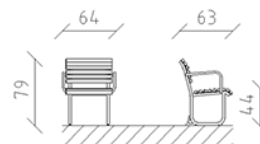

# Chair Parviva larch raw

Article 81011

Chair made of raw Swiss larch, width 64 cm, with backrest and armrest, steel construction hot-dip galvanised and additionally lacquered in patina moderna.

**CHF 1'109.-**

(excl. VAT)

Device dimensions

64 x 63 x 79 cm

**berli**  
Center of play

+41 41 925 14 00

info@buerli.swiss