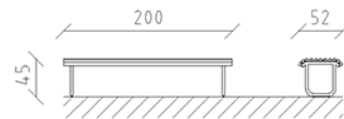

# Bench Parviva larch raw

Article 81015

Park bench made of raw Swiss larch, length 200 cm, without backrest, steel construction hot-dip galvanised.

**CHF 1'040.-**

(excl. VAT)

 Device dimensions	200 x 53 x 45 cm
 Heaviest element	27 kg
 Biggest element	200 x 53 x 45 cm
 Assembly time	1 h
 Installers	2