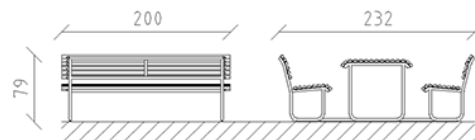

# Picnic table Parviva larch raw

Article 81061

Picnic table made of hot-dip galvanised tubular steel, additionally lacquered in patina moderna, Swiss larch rawg, length 200 cm, width 232 cm, both sides with backrest, free-standing.

**CHF 5'485.-**

(excl. VAT)

	Device dimensions	200 x 232 x 79 cm
	Heaviest element	124 kg
	Biggest element	200 x 232 x 79 cm
	Assembly time	1 h
	Installers	2

**buerli**  
Center of play