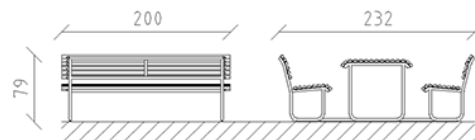

Picnic table Parviva larch raw

Article 81061

Picnic table made of hot-dip galvanised tubular steel, additionally lacquered in patina moderna, Swiss larch rawg, length 200 cm, width 232 cm, both sides with backrest, free-standing.

CHF 5'485.-

(excl. VAT)

 Device dimensions	200 x 232 x 79 cm
 Heaviest element	124 kg
 Biggest element	200 x 232 x 79 cm
 Assembly time	1 h
 Installers	2

berli
Center of play