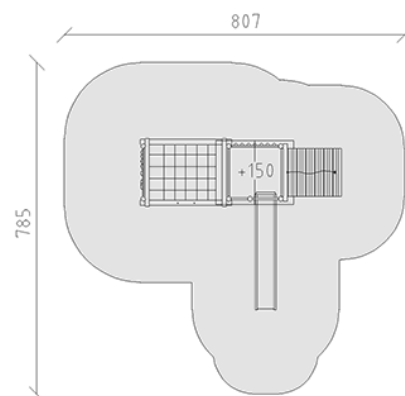

Playtower combination

Device line Rundholz

Article 28200

Playtower combination made of multi-glued Swiss pine, pressure impregnated, platform height 150 cm, with gable roof, slide made of polyester green/green, inclined ramp and combi gymnasts extension with climbing wall, incl. steel foot brackets for minimum installation depth 50 cm.

CHF 11'150.-

(excl. VAT)

	Age group	3+
	Device dimensions	477 x 405 x 350 cm
	Space required	807 x 785 cm
	min. impact surface	44.8 m ²
	Fall height	196 cm

buerli
Center of play