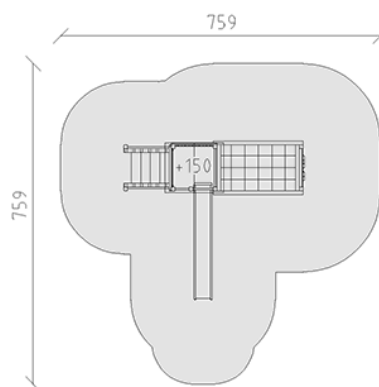

Play tower combination Eco/aluminium

Device line Aluminium

Article 55150

Play tower combination Eco/aluminium made of multi-glued Swiss pine, pressure-impregnated, posts made of stove-enamelled aluminium, colour anthracite, platform height 150 cm, with saddle roof, slide made of polyester red/yellow, combination ladder, combi gymnasts extension with climbing wall, rope ladder, net wall and net canopy, minimum installation depth 50 cm.

CHF 11'700.-

(excl. VAT)

 Age group	3+
 Device dimensions	429 x 376 x 340 cm
 Space required	759 x 759 cm
 min. impact surface	40.6 m ²
 Fall height	200 cm

buerli
Center of play