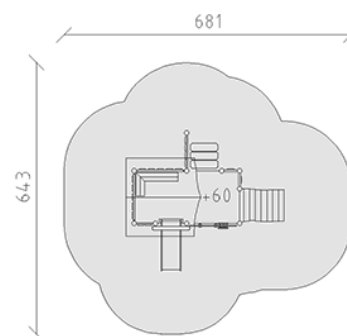

# Toddler play area

Device line Robinie

Article 41905

Toddler play area made from chemically untreated sanded robinia heartwood, platform height 60 cm, playhouse with gabled roof, seating area, stainless steel slide, beam climb, tree wall element and slanted climb.

**CHF 14'930.-**

(excl. VAT)

	Age group	1+
	Device dimensions	375 x 333 x 260 cm
	Space required	681 x 643 cm
	min. impact surface	32.4 m <sup>2</sup>
	Fall height	100 cm

**buerli**  
Center of play