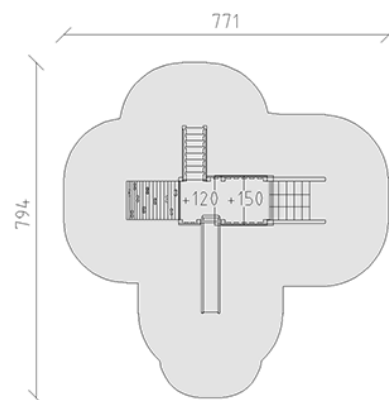

Play tower combination

Device line Eco

Article 54572

Play tower combination made of multi-glued Swiss pine, pressure-treated, platform heights 120/150 cm, with pitched roof, climbing net section, ascending stairs, arch ascent and slide made of polyester red/yellow, incl. steel base bracket for minimum installation depth of 50 cm.

CHF 9'050.-

(excl. VAT)

	Age group	3+
	Device dimensions	471 x 444 x 340 cm
	Space required	794 x 771 cm
	min. impact surface	40 m ²
	Fall height	150 cm

buerli
Center of play