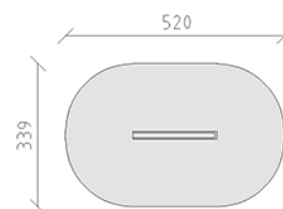

Water channel Robinia

Device line Robinie

Article 42852

Water channel Robinia made of chemically untreated sanded robinia heartwood, length 200 cm, slope slightly adjustable.

CHF 995.-

(excl. VAT)

 Age group	3+
 Device dimensions	200 x 19 x 71 cm
 Space required	520 x 339 cm
 min. impact surface	15.4 m ²
 Fall height	71 cm