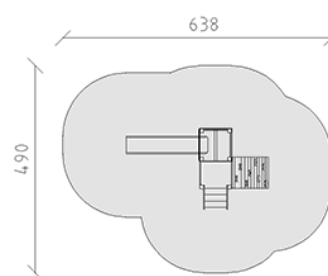

Pinocchio playground combination

Device line Color

Article 58110

Pinocchio playground combination made of multi-glued, pressure-treated Swiss pine, platform heights 60 /80 cm, wall elements made of polyethylene, with gable roof, ascending stairs, arch ascent with panels and slide made of blue polyester, incl. steel foot brackets for minimum installation depth 50 cm.

CHF 5'705.-

(excl. VAT)

	Age group	1+
	Device dimensions	338 x 192 x 236 cm
	Space required	638 x 490 cm
	min. impact surface	24.15 m ²
	Fall height	100 cm
	Heaviest element	110 kg
	Biggest element	143 x 80 x 236 cm
	Foundations	11
	Concrete	0.95 m ³
	Assembly time	4 h
	Installers	2