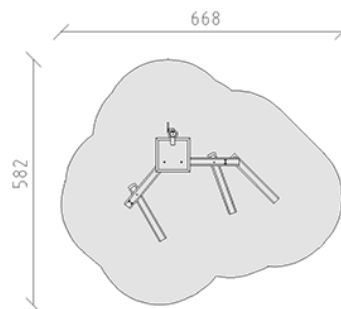

Water play

Device line Robinie

Article 42870

Water play made of chemically untreated sanded robinia heartwood, with automatic swing pump, water table 80 x 80 cm and five water channels 150 cm, with various plugs and water sliders.

CHF 10'180.-

(excl. VAT)

 Age group	3+
 Device dimensions	366 x 281 x 148 cm
 Space required	668 x 582 cm
 min. impact surface	27 m ²
 Fall height	69 cm

berli
Center of play