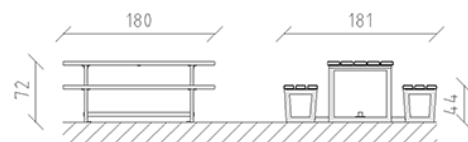

# Picnic table Sedero

Article 83140

Picnic table made of Swiss pine, pressure impregnated, length 180 cm, steel construction hot-dip galvanised.

**CHF 2'310.-**

(excl. VAT)

 Device dimensions	180 x 181 x 72 cm
 Biggest element	180 x 181 x 72 cm
 Assembly time	1 h
 Installers	2