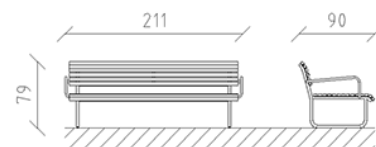

Lounge Parviva larch raw

Article 81065

Lounge made of raw Swiss larch, length 211 cm, with backrest and armrests, steel construction hot-dip galvanised.

CHF 2'165.-

(excl. VAT)

Device dimensions

211 x 90 x 79 cm