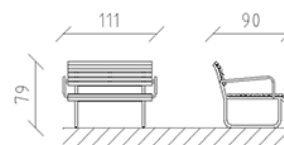

Lounge Parviva larch raw

Article 81067

Lounge made of raw Swiss larch, length 111 cm, with backrest and armrests, steel construction hot-dip galvanised.

CHF 1'880.-

(excl. VAT)

Device dimensions

111 x 90 x 79 cm