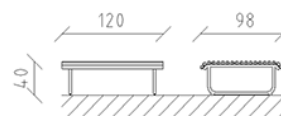

Loungetable Parviva larch raw

Article 81070

Loungetable made of raw Swiss larch, length 120 cm, steel construction hot-dip galvanised.

CHF 1'660.-

(excl. VAT)

Device dimensions

120 x 98 x 40 cm

berli
Center of play