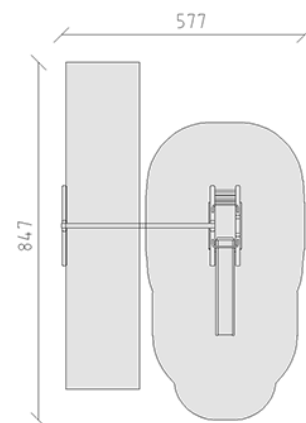

berli
Center of play

+41 41 925 14 00
info@berli.swiss